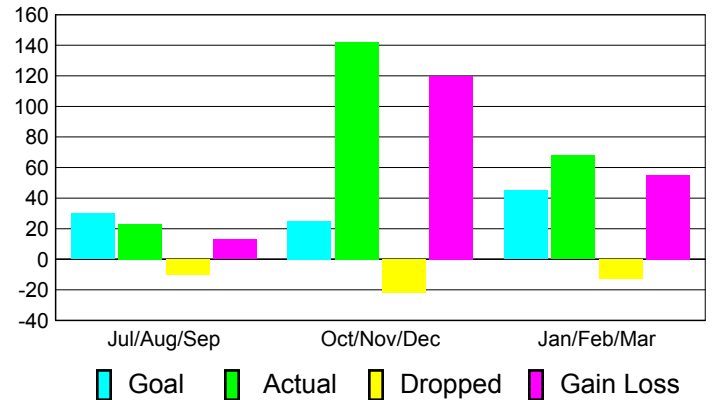

Membership Results 2010-2011

Goal, New, Dropped, Gain/Loss

Comparison of Membership Gain/Loss

Current Year Compared to the Previous Year