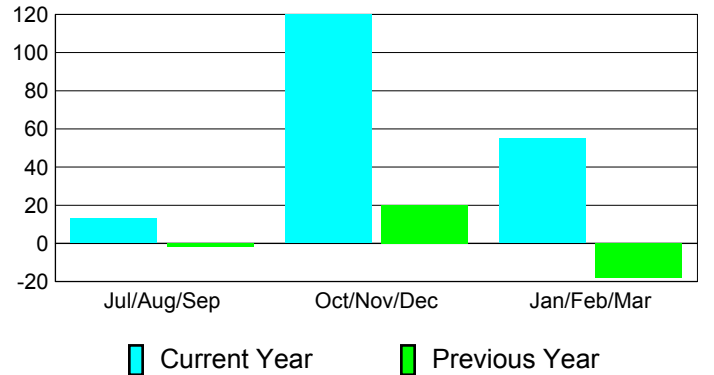

**Membership Results
2010-2011**

**Membership
2009-2010**

Month	Net Memb Goal	Actual New Memb	Actual Dropped Memb	Gain/Loss of Memb	Gain/Loss of Memb
Jul/Aug/Sep	30	23	-10	13	-2
Oct/Nov/Dec	25	142	-22	120	20
Jan/Feb/Mar	45	68	-13	55	-18
Totals	100	233	-45	188	0

Membership Results 2010-2011

Goal, New, Dropped, Gain/Loss

Comparison of Membership Gain/Loss

Current Year Compared to the Previous Year

Gender Comparison 2010-2011

Jul/Aug/Sep

Oct/Nov/Dec

Jan/Feb/Mar