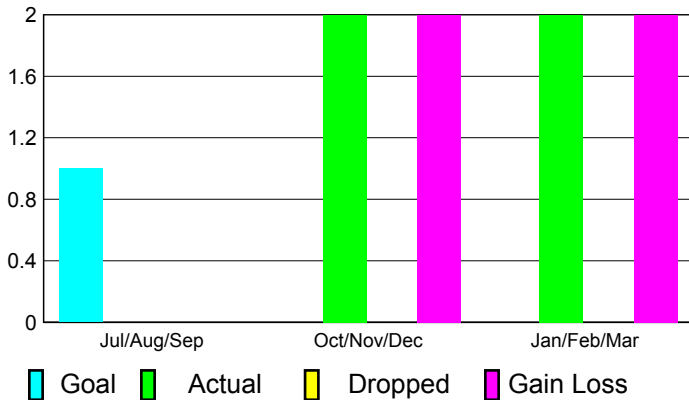

2010-2011 GMT Reports for District (or Undistricted) **District M 2**

GMT: **Mr. Pedro Mario Marrello**

Location: **PARAGUAY**

GMT CA: **3**

CLUBS

**Club Results
2010-2011**

**Clubs
2009-2010**

Month	New Club Goal	Actual New Clubs	Actual Dropped Clubs	Gain/Loss of Clubs	Gain/Loss of Clubs
Jul/Aug/Sep	1	0	0	0	0
Oct/Nov/Dec	0	2	0	2	0
Jan/Feb/Mar	0	2	0	2	0
Totals	1	4	0	4	0

Club Results 2010-2011

Goal, New, Dropped, Gain/Loss

Comparison of Club Gain/Loss

Current Year Compared to the Previous Year

YTD Status Quo Clubs 2010-2011

Status Quo Clubs Compared to Status Quo Members

MEMBERSHIP